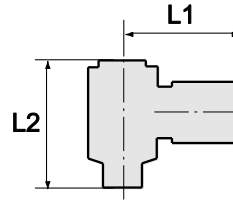

74-046

Ring nipple:	Brass
Banjo bolt:	Nickel-plated brass
Sealing rings:	PVC
Temperature range:	-10 °C to +70 °C
Working pressure range:	0.95 to 15 bar
Thread:	Withworth-pipe thread
Hose connectors:	detachable

Swivel hose fitting, parallel male thread

Type No.	Art. No.	Thread	For hose mm	L1 mm	L2 mm	a/f mm
74-024	111323	G 1/8	I.D. 4	26.0	28.6	14
74-026	111324	G 1/8	I.D. 6	26.0	28.6	14
74-046	111325	G 1/4	I.D. 6	28.0	30.5	17
74-049	111326	G 1/4	I.D. 9	28.0	30.5	17
74-066	111327	G 3/8	I.D. 6	30.0	31.5	22
74-069	111328	G 3/8	I.D. 9	30.0	31.5	22